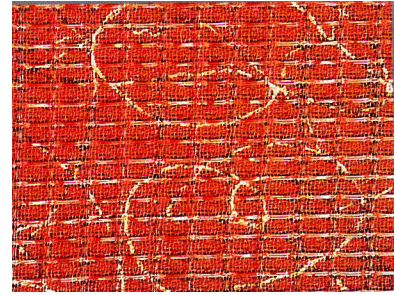

Diamond, 1959-1962

Gray with White swirl, 1958-1959

Watermelon, 1957-1958

Discontinued /Vintage Ampeg Grille Cloth

Black over Red with with white swirl, 1957-1958

Red swirl, 1957-1958

Black with white swirl, 1955-1957

Gray with White swirl, 1958-1959

Watermelon, 1957-1958

Red swirl, 1957-1958

Black over Red with with white swirl, 1957-1958

Black with white swirl, 1955-1957