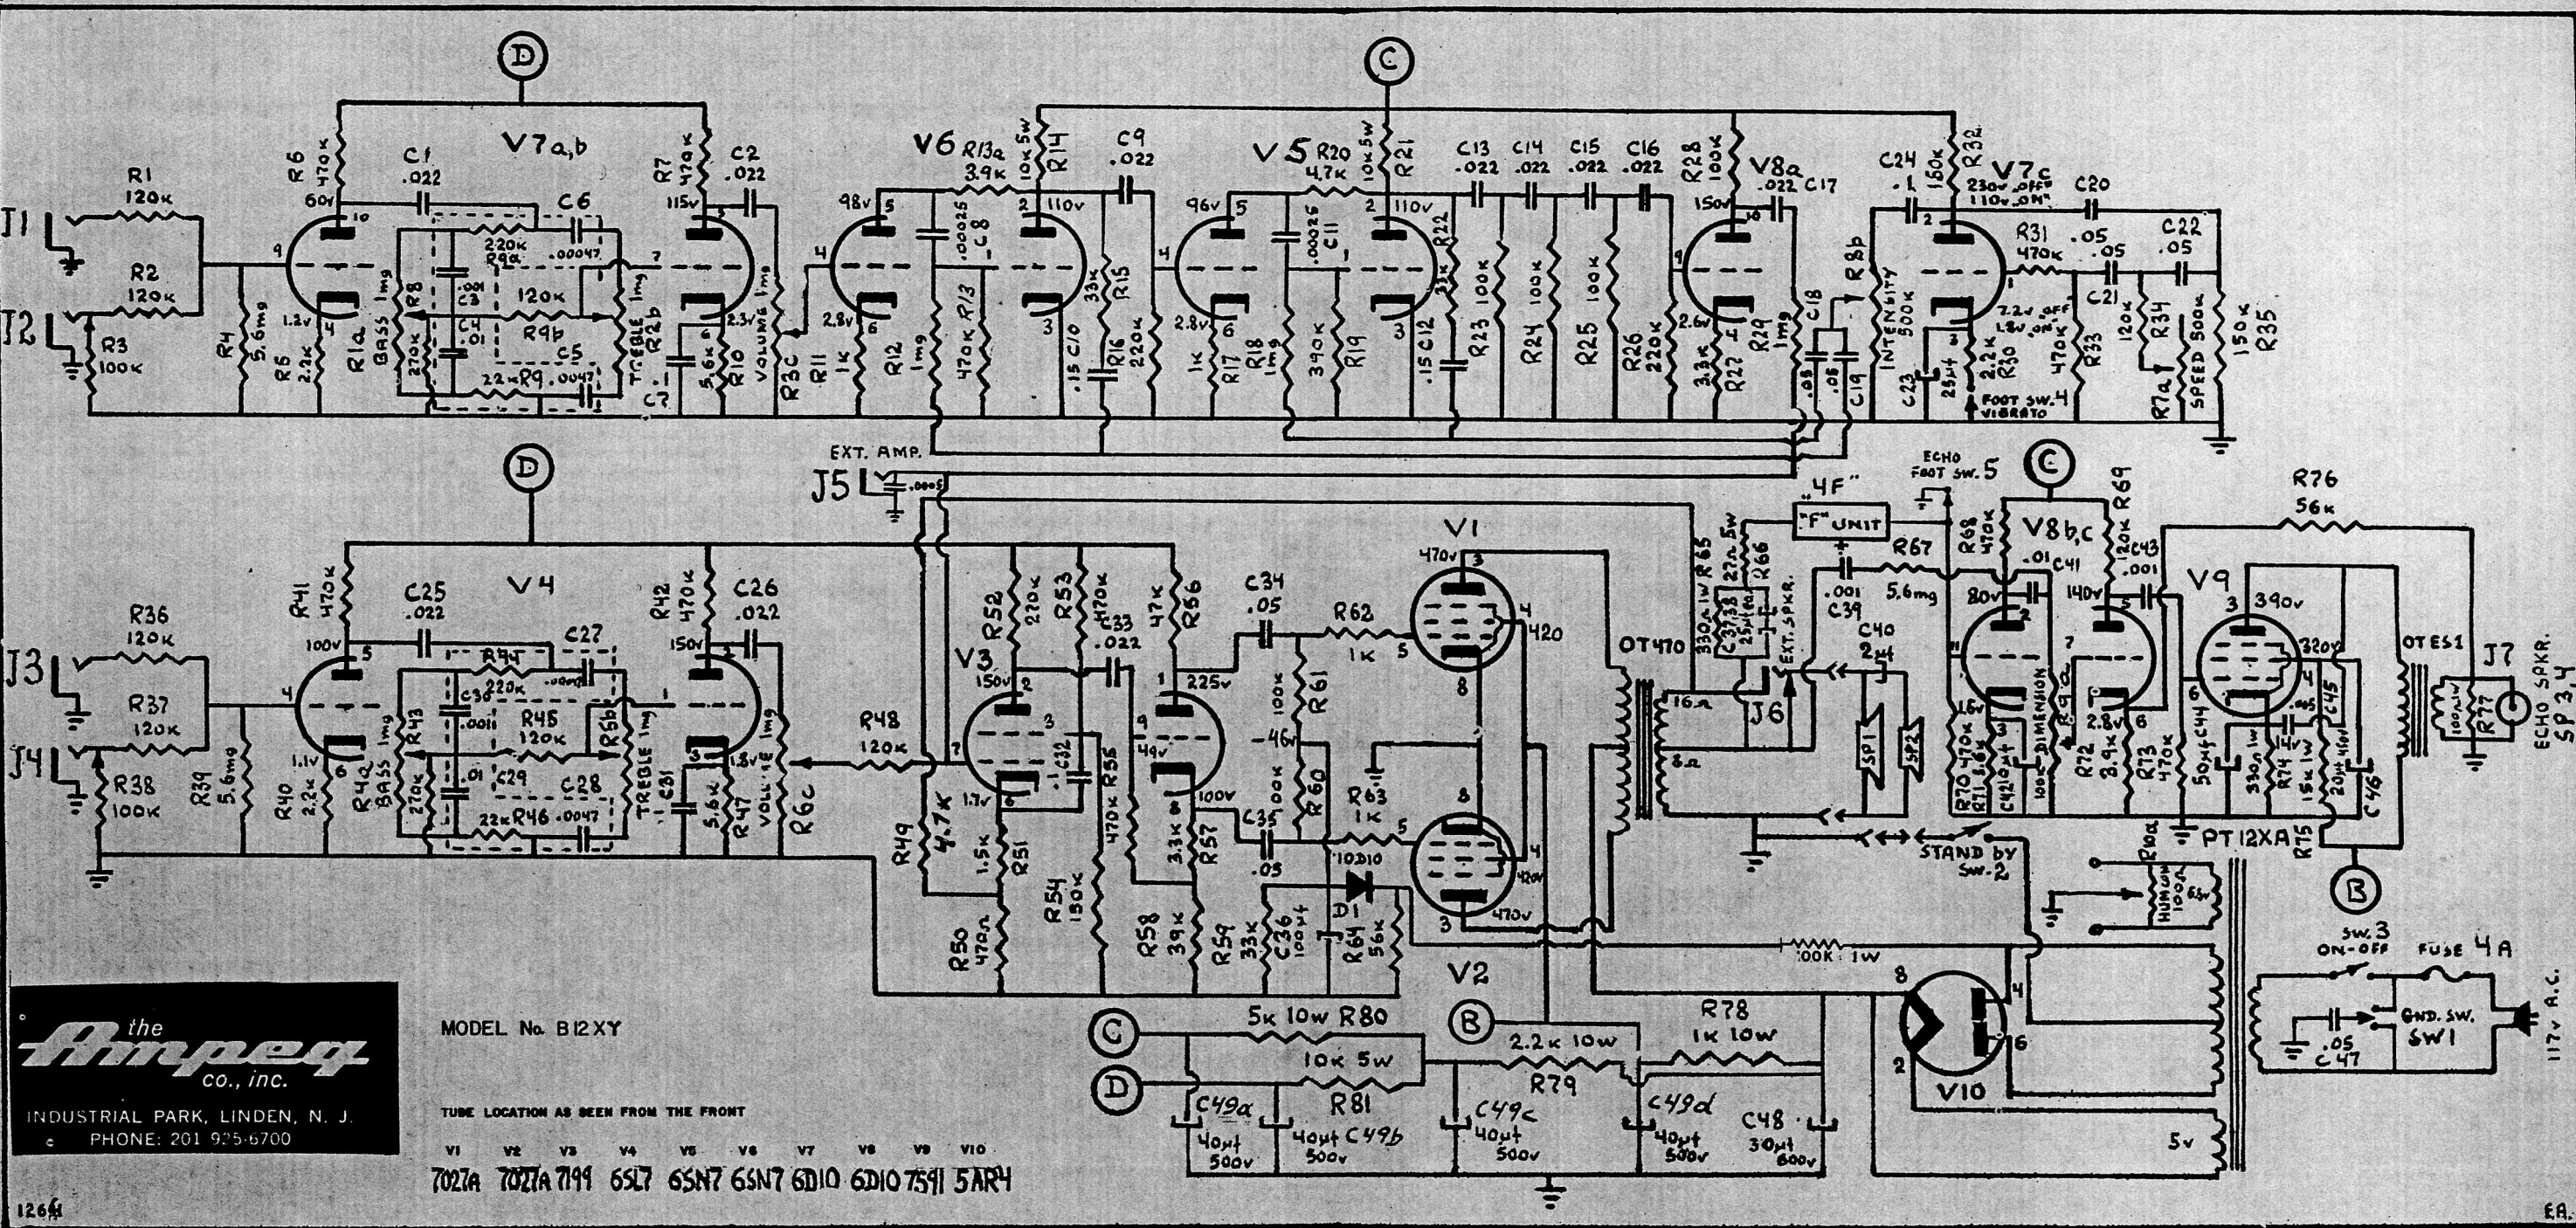

the Ampex
co., inc.
INDUSTRIAL PARK, LINDEN, N. J.
PHONE: 201 925-6700

MODEL No. B12XY

TUBE LOCATION AS SEEN FROM THE FRONT

V1 V2 V3 V4 V5 V6 V7 V8 V9 V10
7027A 7027A 7199 65L7 65N7 65N7 6D10 6D10 7591 5AR4

1264

EA.