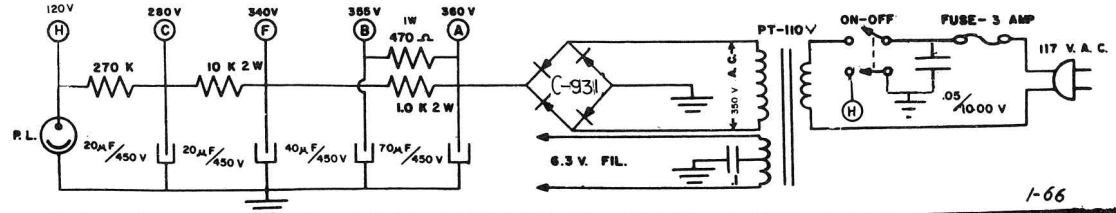

NOTE: Voltage reading with 20,000- Ω /volt meter.
 D.C. VOLTAGE READINGS WITH NO SIGNAL INSERTED
 PATENT PENDING
 * Module TM-1 factory replacement only.

POST OFFICE BOX 513
 AREA CODE (201) 925-6700
THE Ampex CO. INC.
 LINDEN, NEW JERSEY

MODEL NO. GS-12-R REVERBEROCKET 2
 Tube Location:
 7591 7591 7199 6U10 12AX7

POST OFFICE BOX 515
 LINDEN, NEW JERSEY 07036
ampeg
 LINDEN, NEW JERSEY 07036