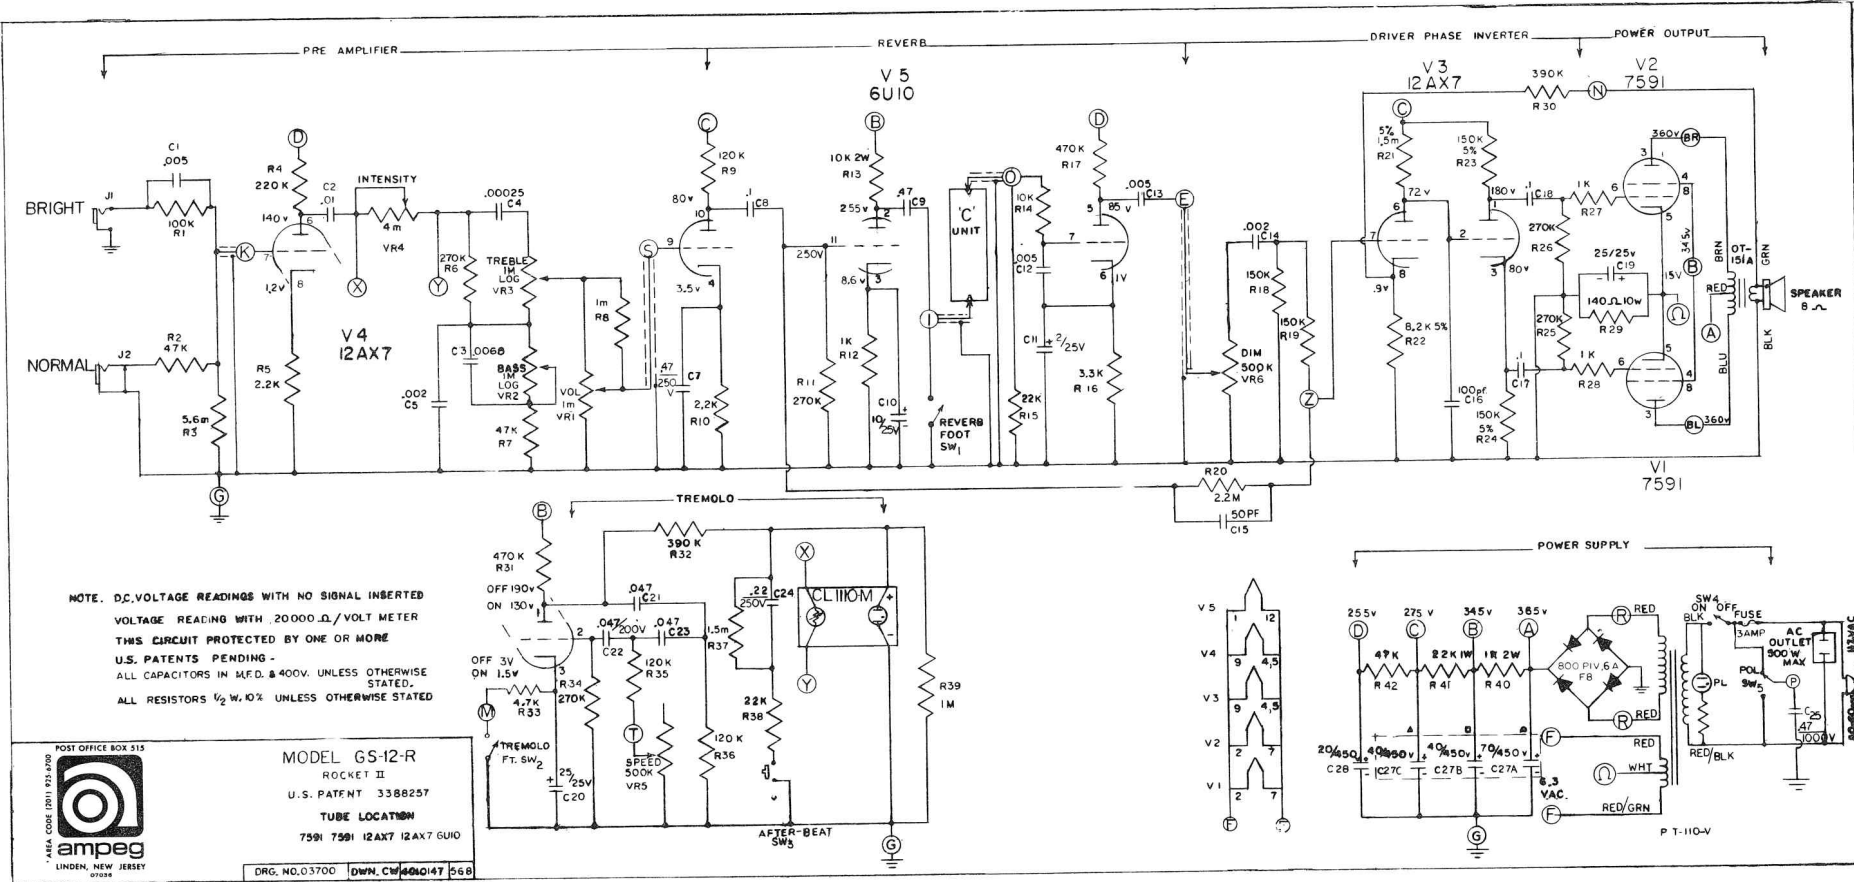

NOTE: Voltage reading with 20,000- Ω /volt meter.
 D.C. VOLTAGE READINGS WITH NO SIGNAL INSERTED
 PATENT PENDING
 * Module TM-1 factory replacement only.

POST OFFICE BOX 513
 AREA CODE (201) 925-6700
THE Ampex CO. INC.
 LINDEN, NEW JERSEY

MODEL NO. GS-12-R REVERBEROCKET 2
 Tube Location:
 7591 7591 7199 6U10 12AX7

POST OFFICE BOX 515
 LINDEN, NEW JERSEY 07036
ampeg
 LINDEN, NEW JERSEY 07036