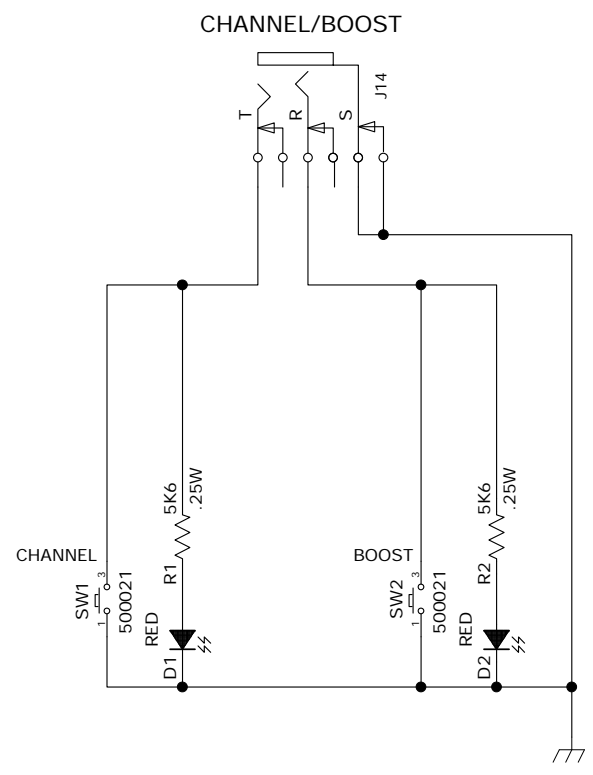

A

6 5 4 3 2 1

		LOUD TECHNOLOGIES INC. 16220 WOOD-RED RD NE WOODINVILLE, WA 98072	
		FOOTSWITCH	
SIZE	SCALE:	DWG. NO.	REV.
B	NONE	2036341-XX	A00
DWG FILE:		3/14/2011	SHEET 1 OF 1