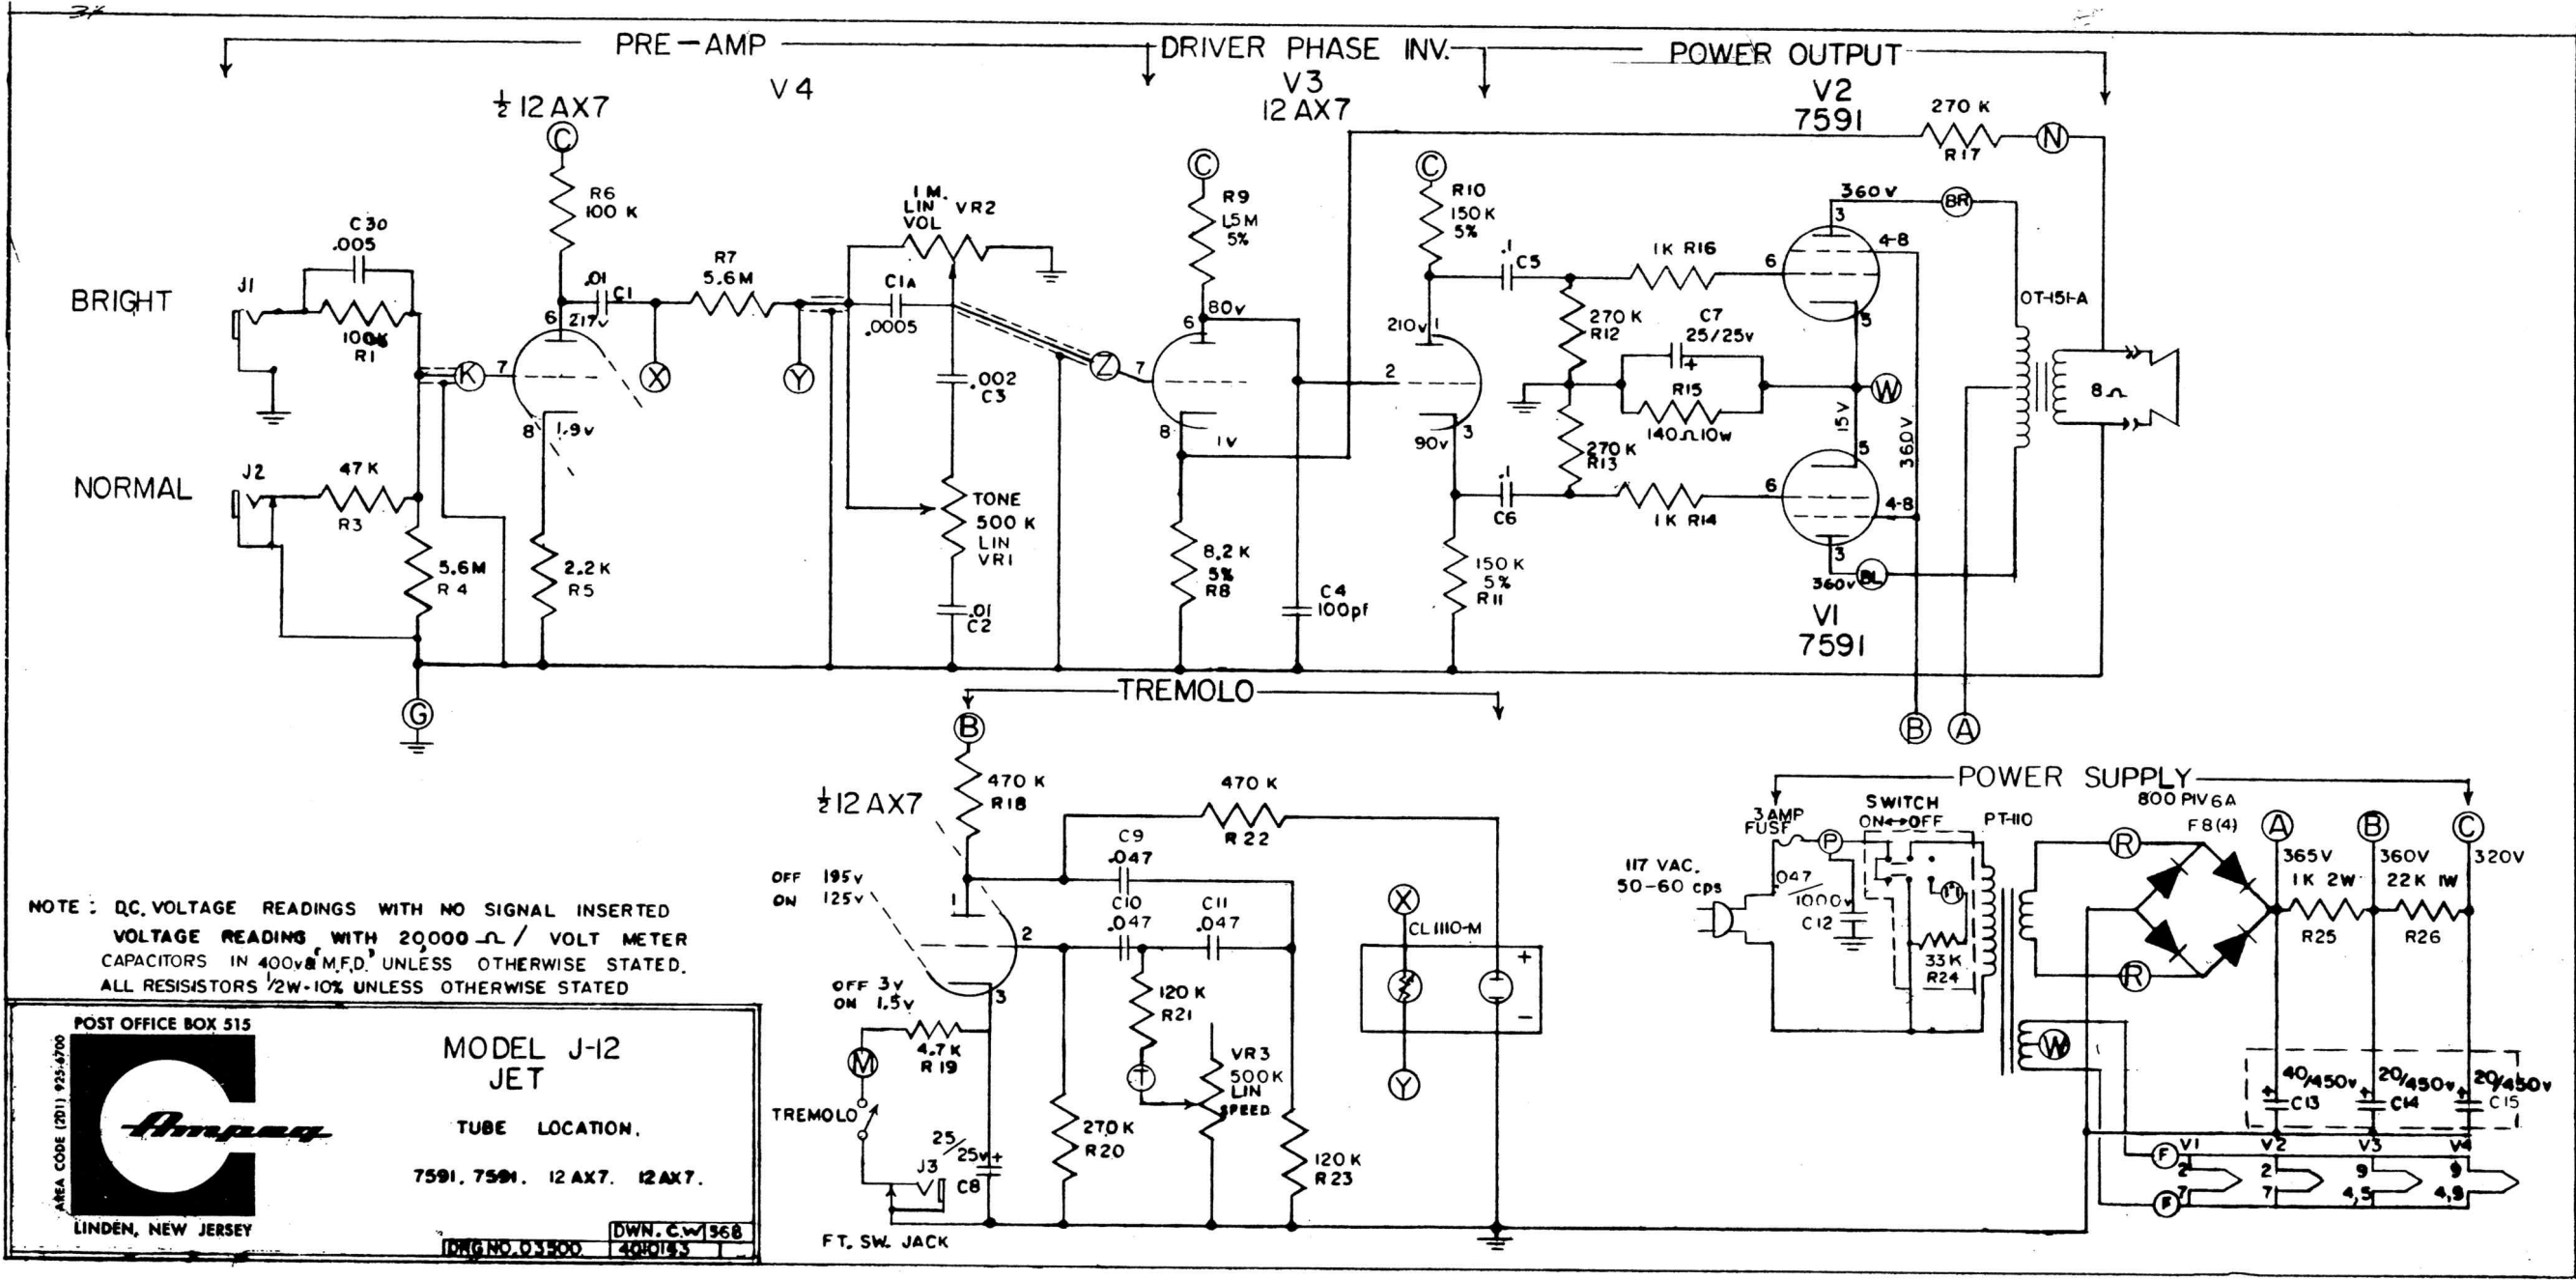

NOTE: DC VOLTAGE READINGS WITH NO SIGNAL INSERTED
VOLTAGE READING WITH 20000 Ω / VOLT METER
CAPACITORS IN 400V M.F.D. UNLESS OTHERWISE STATED.
ALL RESISTORS 1/2W-10% UNLESS OTHERWISE STATED

POST OFFICE BOX 515
AREA CODE (201) 925-4700
Ampex
LINDEN, NEW JERSEY

MODEL J-12 JET
TUBE LOCATION.
7591, 7591, 12AX7, 12AX7.

DWN. Cw 1968
DRG NO. 03500 400143