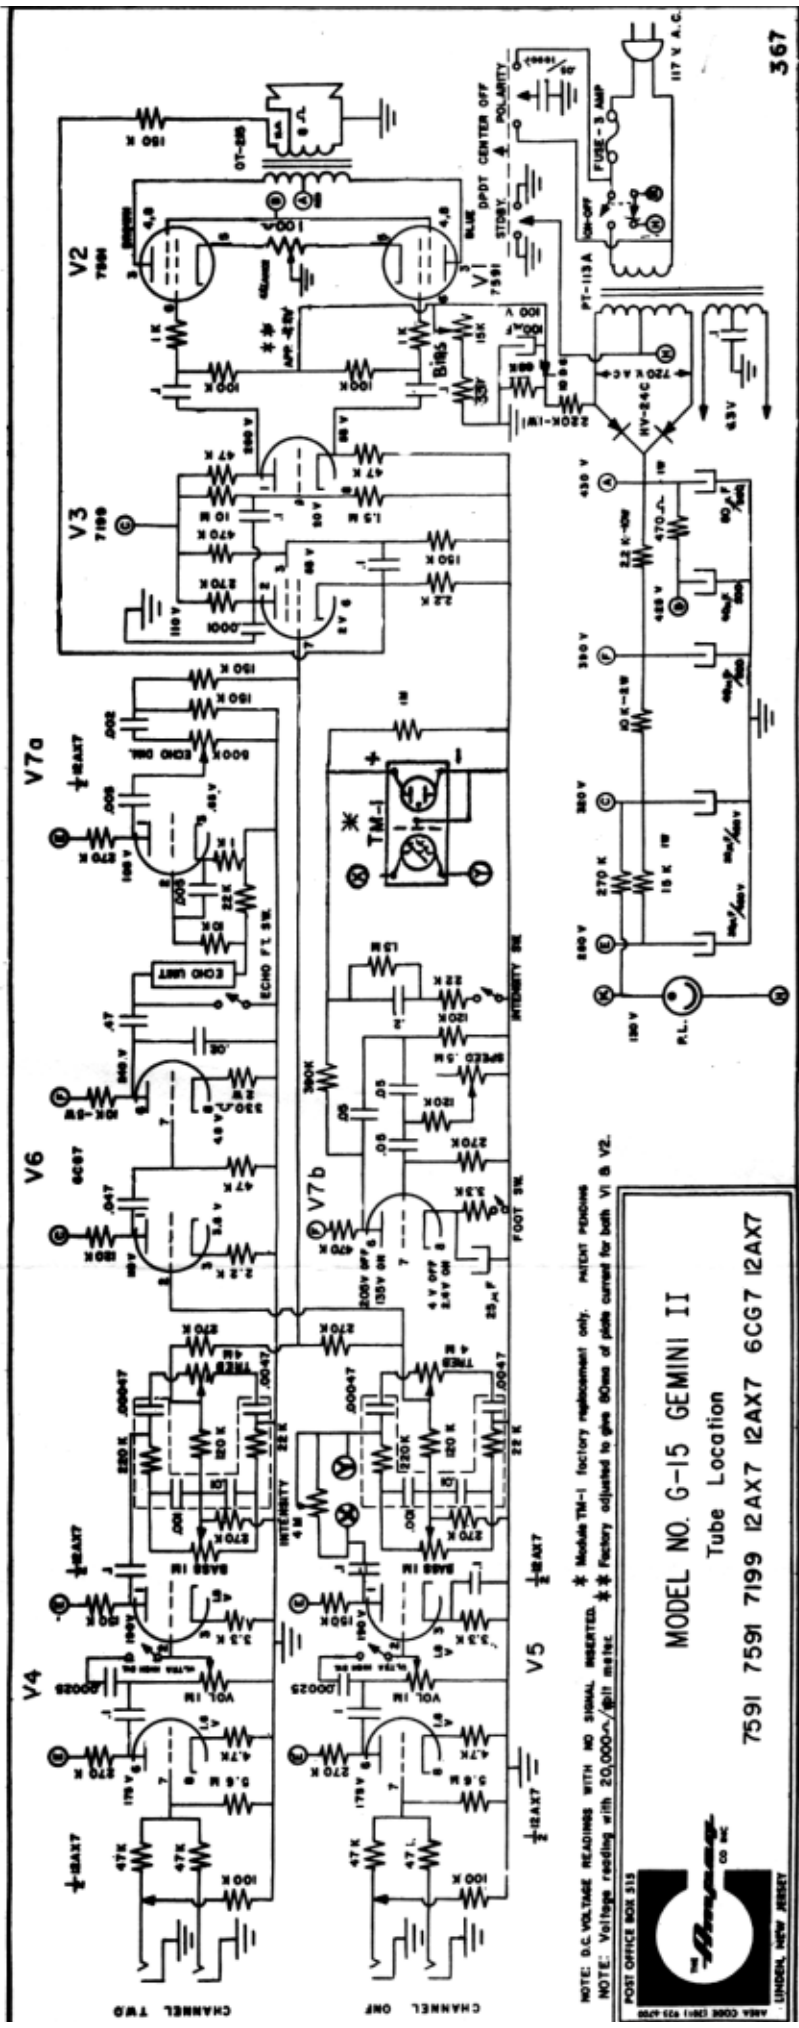

NOTE: D.C. VOLTAGE READINGS WITH NO SIGNAL. INSERTED. * Module TM-1 factory replacement only. INTENT PURPOSES.
NOTE: Voltage reading with 20,000-ohm meter. ** Factory adjusted to give 80ma of plate current for both V1 & V2.
POST OFFICE BOX 513

MODEL NO. G-15 GEMINI II
Tube Location
7591 7199 12AX7 12AX7 12AX7 6CG7 6CG7 12AX7

THE SYLVANIA
CO INC
4844 CORD STREET
LINDEN, NEW JERSEY