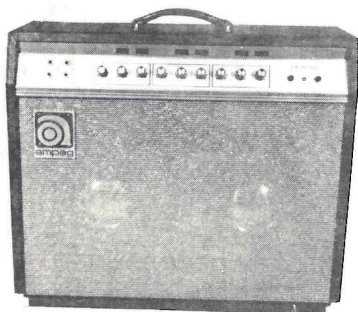

GV-15 GEMINI 15

88 Watts Peak Music Power, (35 Watts RMS)/Two Channels/4 Inputs/One 15" Speaker/Tremolo/Reverb/Afterbeat/ Ultra-Hi/Ultra-Lo/Vibrato/Standby Switch/Polarity Switch/A.C. outlet/ Extension amp. jack/Extension speaker jack/Carrying Weight: 57 lbs./ 23" x 26½" x 11"

GV-22 GEMINI 22

88 Watts Peak Music Power, (35 Watts RMS)/2 Channels/4 Inputs/Two 12" Speakers/Tremolo/Reverb/Afterbeat/ Ultra-Hi/Ultra-Lo/Vibrato/Polarity Switch/A.C. outlet/Extension amp. jack/ Extension speaker jack/Standby Switch/ Carrying Weight: 57 lbs./23" x 26½" x 11"

TRADE NAME	Model No. GV-15 GEMINI 15
	Model No. GV-22 GEMINI 22
MANUFACTURER	AMPEG Co., Inc., Industrial Park, Linden, N.J.
TYPE SET	Audio Amplifier /Two Channels/
TUBES	6L6GC, 6L6GC, 7199, 12AX7, 12AX7, 6GC7, 12AX7, 12AX7
POWER SUPPLY	117V A.C. 50/60 Cycles Rating 2 A
POWER OUTPUT	35 Watts R.M.S.*
PEAK POWER	88 Watts