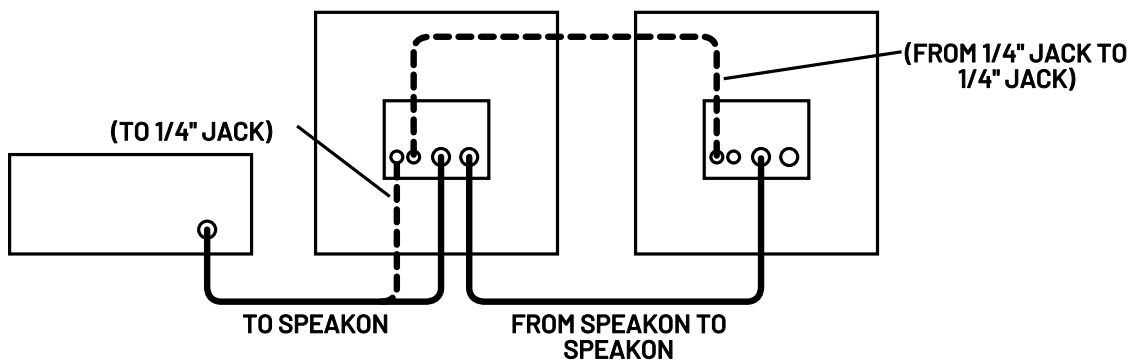

Speakon® connectors are recognized as the standard for professional installations, assuring a secure, permanent connection that won't corrode, vibrate loose or be easily tampered with. The 1/4" jacks are convenient. However, the Speakon® jacks are recommended when using power amplifiers over 150 watts, for permanent installations, or for the first enclosure among a number of daisy chained enclosures.

Speakon® to 1/4" Wiring Diagram:

Ampeg SVT412HE 4x12 Bass Cabinet

The SVT412HE Jackplate:

- 1: 1/4" Input / Output Jacks
- 2: Speakon® Input / Output Jacks
- 3: High Frequency Horn Level Control

Suggested Hookup Diagrams: