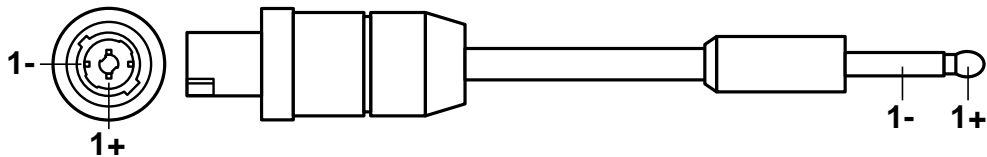

Ampeg SVT412HE 4x12 Bass Cabinet

Your Ampeg SVT412HE 4x12" Bass Cabinet is a high quality two-way speaker enclosure suitable for all venue sizes.

The cabinet features heavy duty recessed handles, and removeable casters.

The Speakon® and 1/4" jacks are wired in parallel, allowing easy daisy chaining from one speaker to another. Each of the jacks may be used as an input or a through connection.

Speakon® connectors are recognized as the standard for professional installations, assuring a secure, permanent connection that won't corrode, vibrate loose or be easily tampered with. The 1/4" jacks are convenient. However, the Speakon® jacks are recommended when using power amplifiers over 150 watts, for permanent installations, or for the first enclosure among a number of daisy chained enclosures.

Speakon® to 1/4" Wiring Diagram: