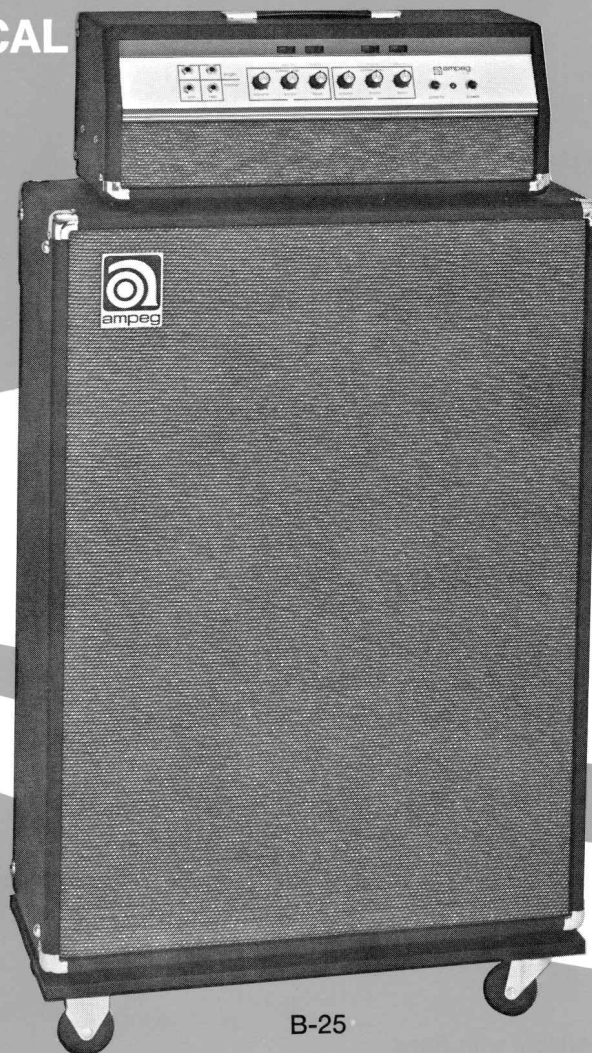

THE AMPEG B-25
and B-25B

COMPLETE MUSICAL INSTRUMENT AMPLIFICATION

B-25

SPECIFICATIONS:

B-25 and B-25B

- Power** 55 watts RMS (120 watts peak music power)
- Speakers** B-25 Two 15"
B-25B Two 15" bass only
- Features** 2 Channels, 4 Inputs, Polarity switch, A.C. outlet, Standby switch, Extension amplifier jack, Extension speaker jack, Ultra-Hi, Ultra-Lo and Dolly.
- Shpg. Wt.** 132 lbs.
- Dimensions** Speaker enclosure — 40" x 29" x 12"
Head — 9½" x 23½" x 12"
- Covers** Optional
(B-25 also available with Altec Lansing)
418B speakers
(B-25B also available with Altec)
Lansing 421A speakers