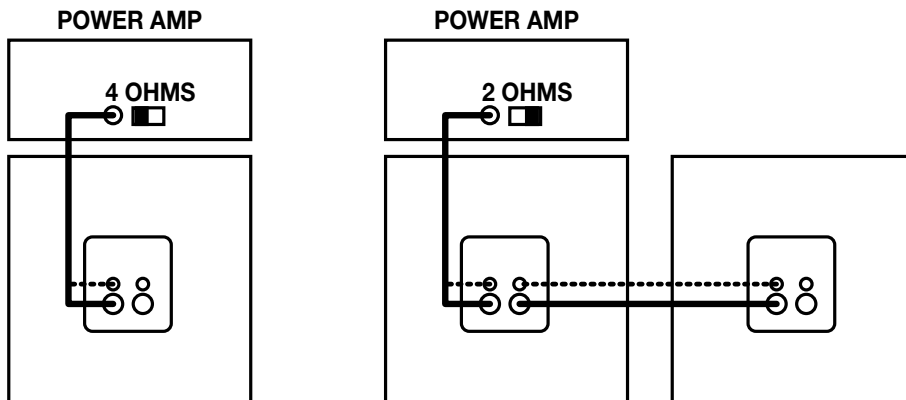

Speakon® to 1/4" Wiring Diagram:

Ampeg SVT18 Bass Cabinet

The SVT18 Jackplate:

1: 1/4" Input / Output Jacks

2: Speakon® Input / Output Jacks

Suggested Hookup Diagrams:

AMPEG SVT18

Bass Cabinet