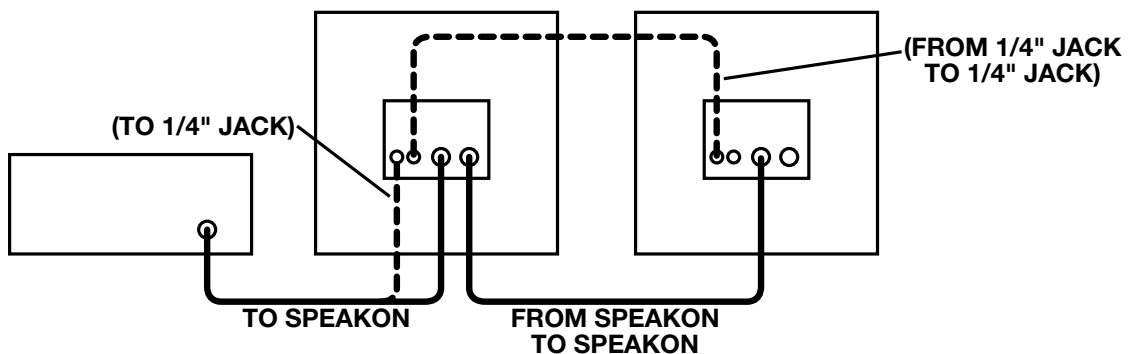

Speakon® connectors are recognized as the standard for professional installations, assuring a secure, permanent connection that won't corrode, vibrate loose or be easily tampered with. The 1/4" jacks are convenient. However, the Speakon® jacks are recommended when using power amplifiers over 150 watts, for permanent installations, or for the first enclosure among a number of daisy chained enclosures.

Speakon® to 1/4" Wiring Diagram:

Ampeg SVT412HE 4x12 Bass Cabinet

The SVT412HE Jackplate:

- 1: 1/4" Input / Output Jacks
- 2: Speakon® Input / Output Jacks
- 3: High Frequency Horn Level Control

Suggested Hookup Diagrams: