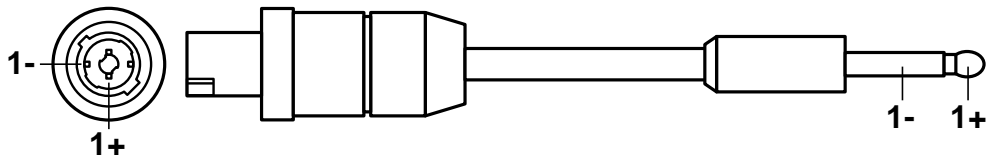

Ampeg SVT412HE 4x12 Bass Cabinet

Your Ampeg SVT412HE 4x12" Bass Cabinet is a high quality two-way speaker enclosure suitable for all venue sizes.

The cabinet features heavy duty recessed handles, and removeable casters.

The Speakon® and 1/4" jacks are wired in parallel, allowing easy daisy chaining from one speaker to another. Each of the jacks may be used as an input or a through connection.

Speakon® connectors are recognized as the standard for professional installations, assuring a secure, permanent connection that won't corrode, vibrate loose or be easily tampered with. The 1/4" jacks are convenient. However, the Speakon® jacks are recommended when using power amplifiers over 150 watts, for permanent installations, or for the first enclosure among a number of daisy chained enclosures.

Speakon® to 1/4" Wiring Diagram: