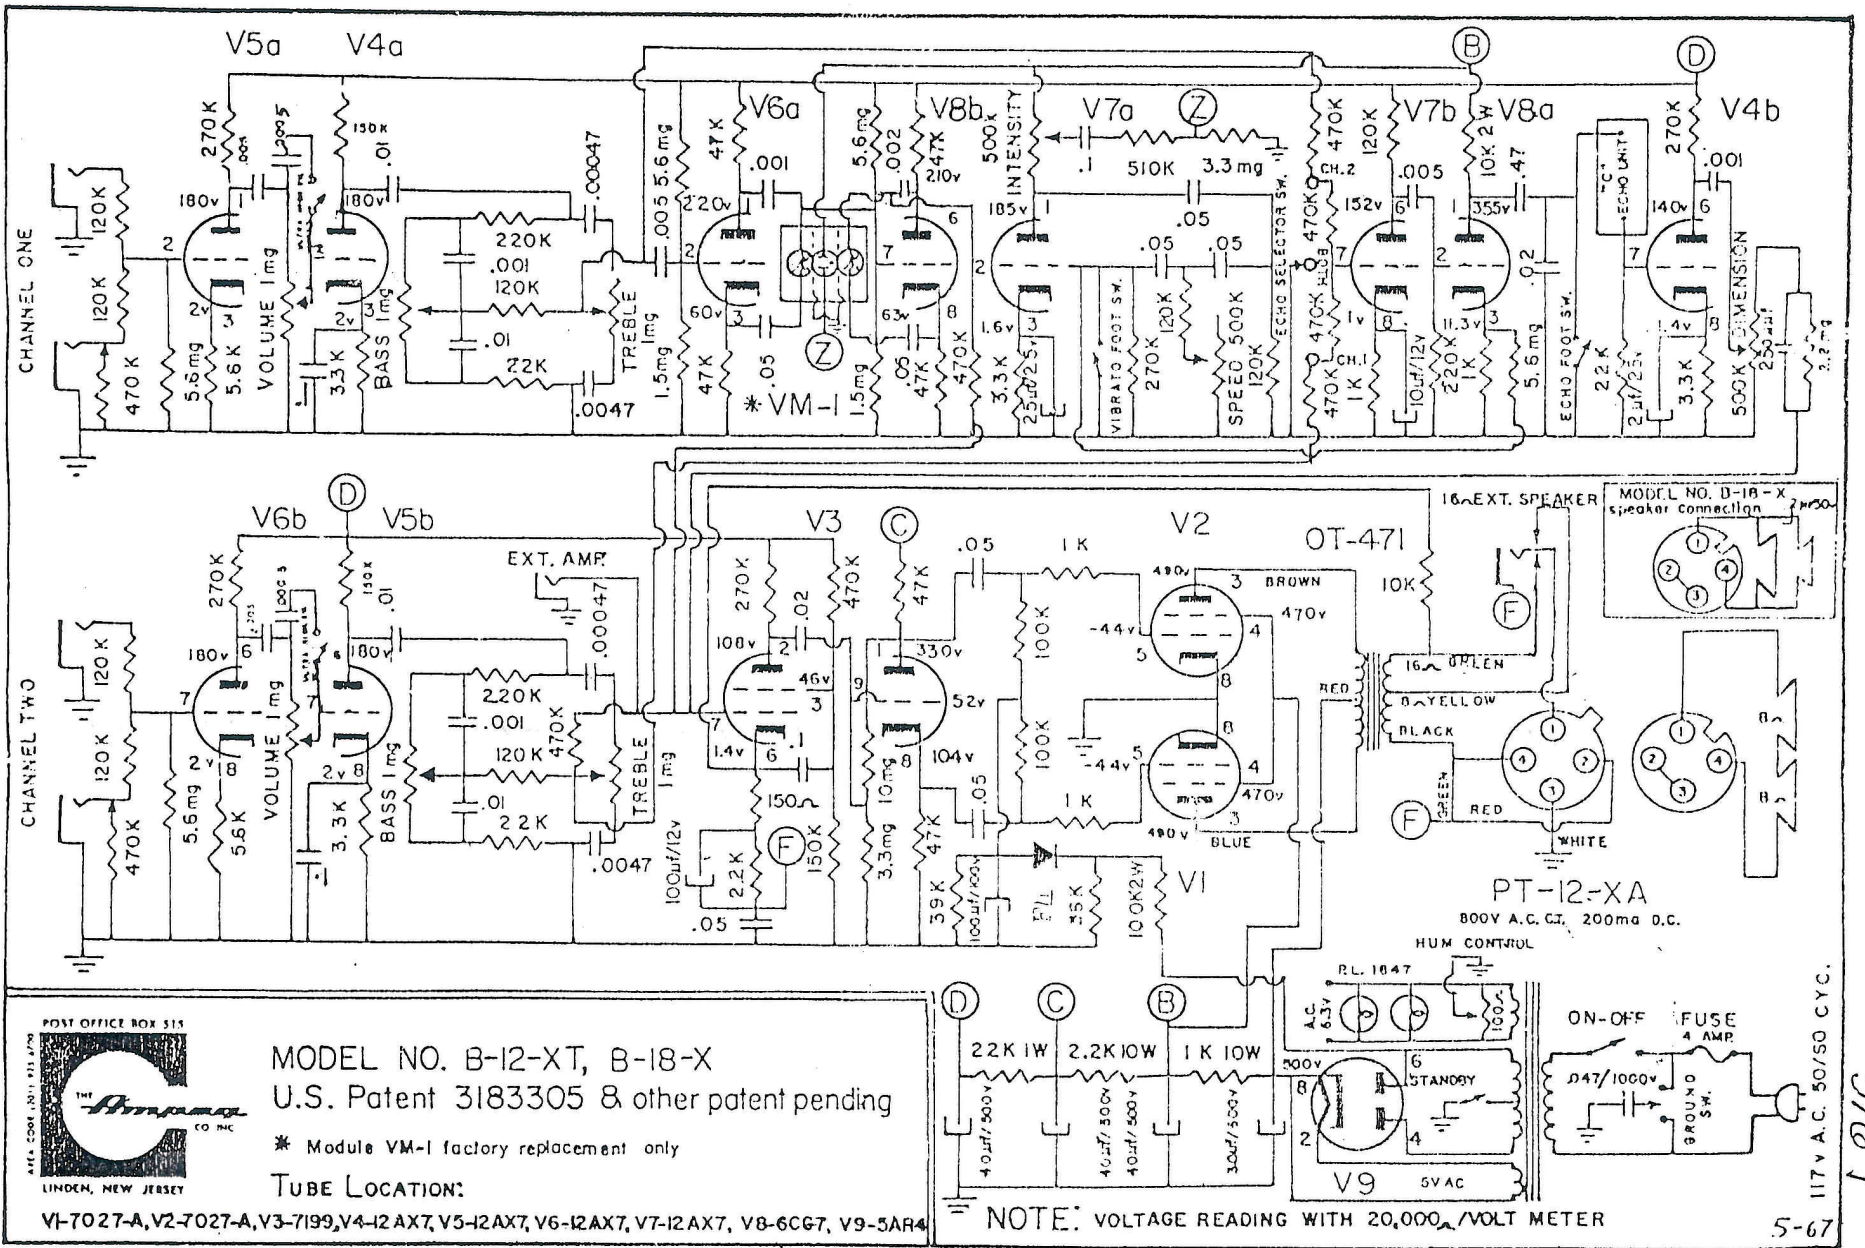

TRADE NAME	Model B-12-XT, B-18-X
MANUFACTURER	The AMPEG Co. Industrial Park, Linden, N.J.
TYPE SET	Audio amplifier /two channels/
TUBES	7027A, 7027A, 7199, 12AX7, 12AX7, 12AX7, 12AX7 6CG7, 5AR4
POWER SUPPLY	117v A.C. 50/60 cycles Rating 2 Amp. USA
POWER SUPPLY	240v A.C. 50/60 cycles Rating 1 Amp. EXPORT
POWER OUTPUT	50 Watts

5167

5167

5167

5167

(5167)

(1965)