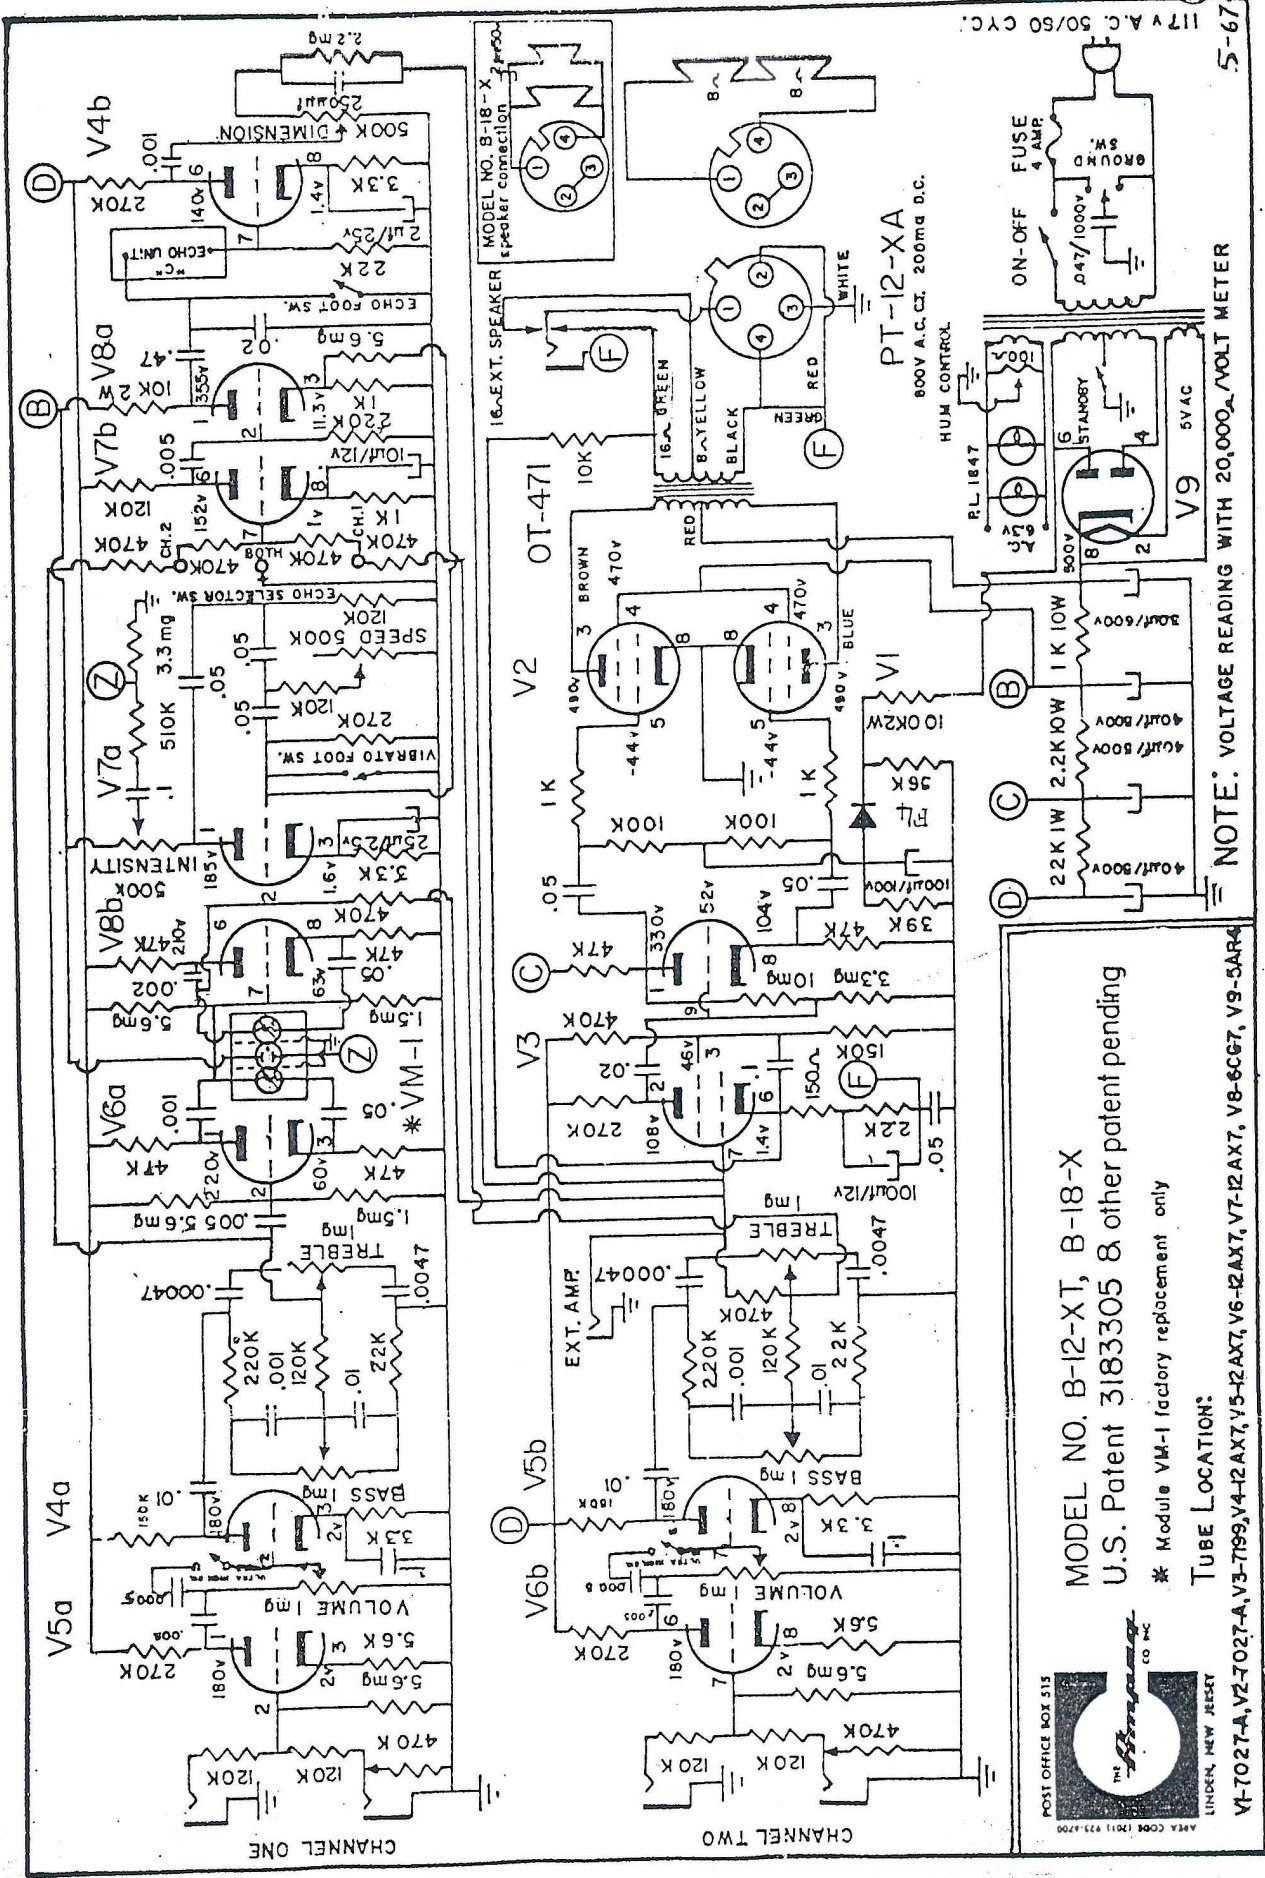

TRADE NAME	Model B-12-XT, B-18-X
MANUFACTURER	The AMPEG Co. Industrial Park, Linden, N.J.
TYPE SET	Audio amplifier /two channels/
TUBES	7027A, 7027A, 7199, 12AX7, 12AX7, 12AX7, 12AX7 6CG7, 5AR4
POWER SUPPLY	117v A.C. 50/60 cycles Rating 2 Amp. USA
POWER SUPPLY	240v A.C. 50/60 cycles Rating 1 Amp. EXPORT
POWER OUTPUT	50 Watts

5167

5167

5167

5167

(5167)

(1965)