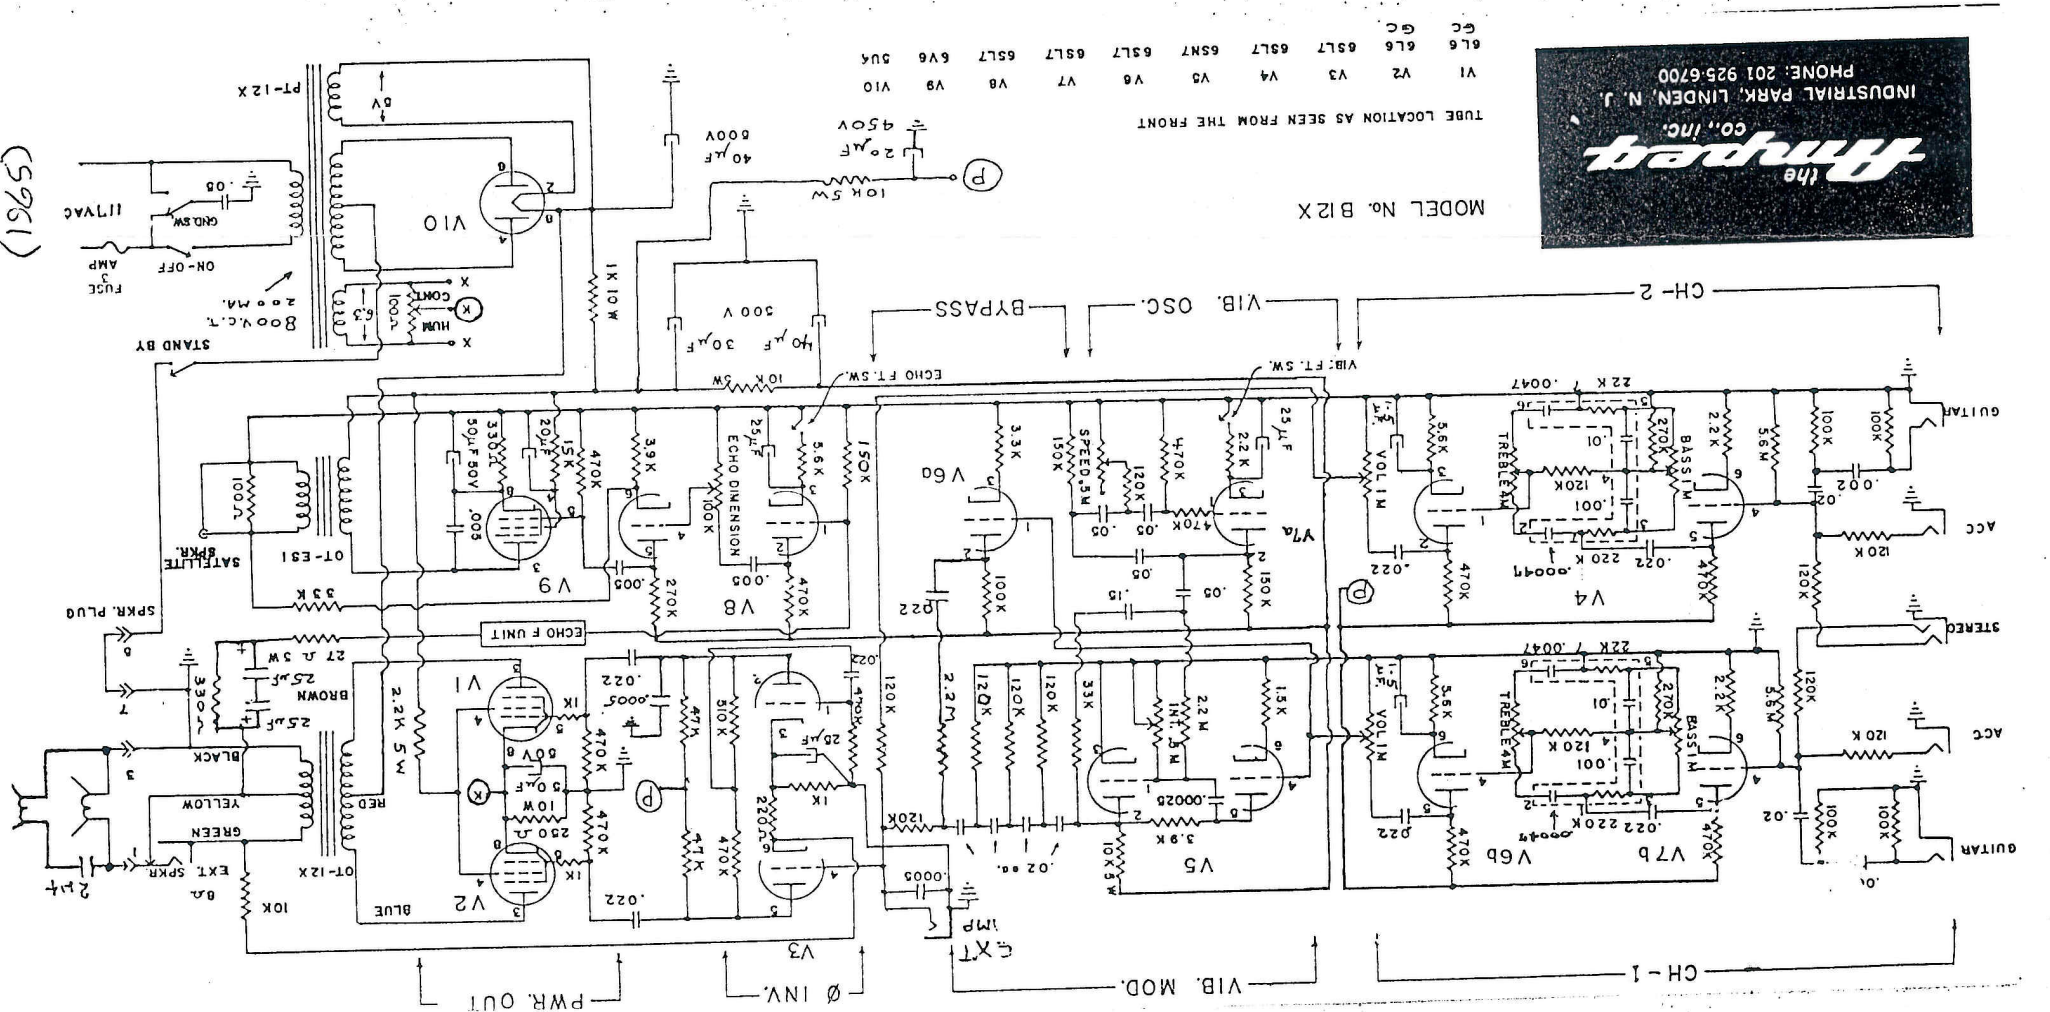

TRADE NAME	Model B-12-XT, B-18-X
MANUFACTURER	The AMPEG Co. Industrial Park, Linden, N.J.
TYPE SET	Audio amplifier /two channels/
TUBES	7027A, 7027A, 7199, 12AX7, 12AX7, 12AX7, 12AX7 6CG7, 5AR4
POWER SUPPLY	117v A.C. 50/60 cycles Rating 2 Amp. USA
POWER SUPPLY	240v A.C. 50/60 cycles Rating 1 Amp. EXPORT
POWER OUTPUT	50 Watts

5167

5167

5167

5167

(5167)

(1965)