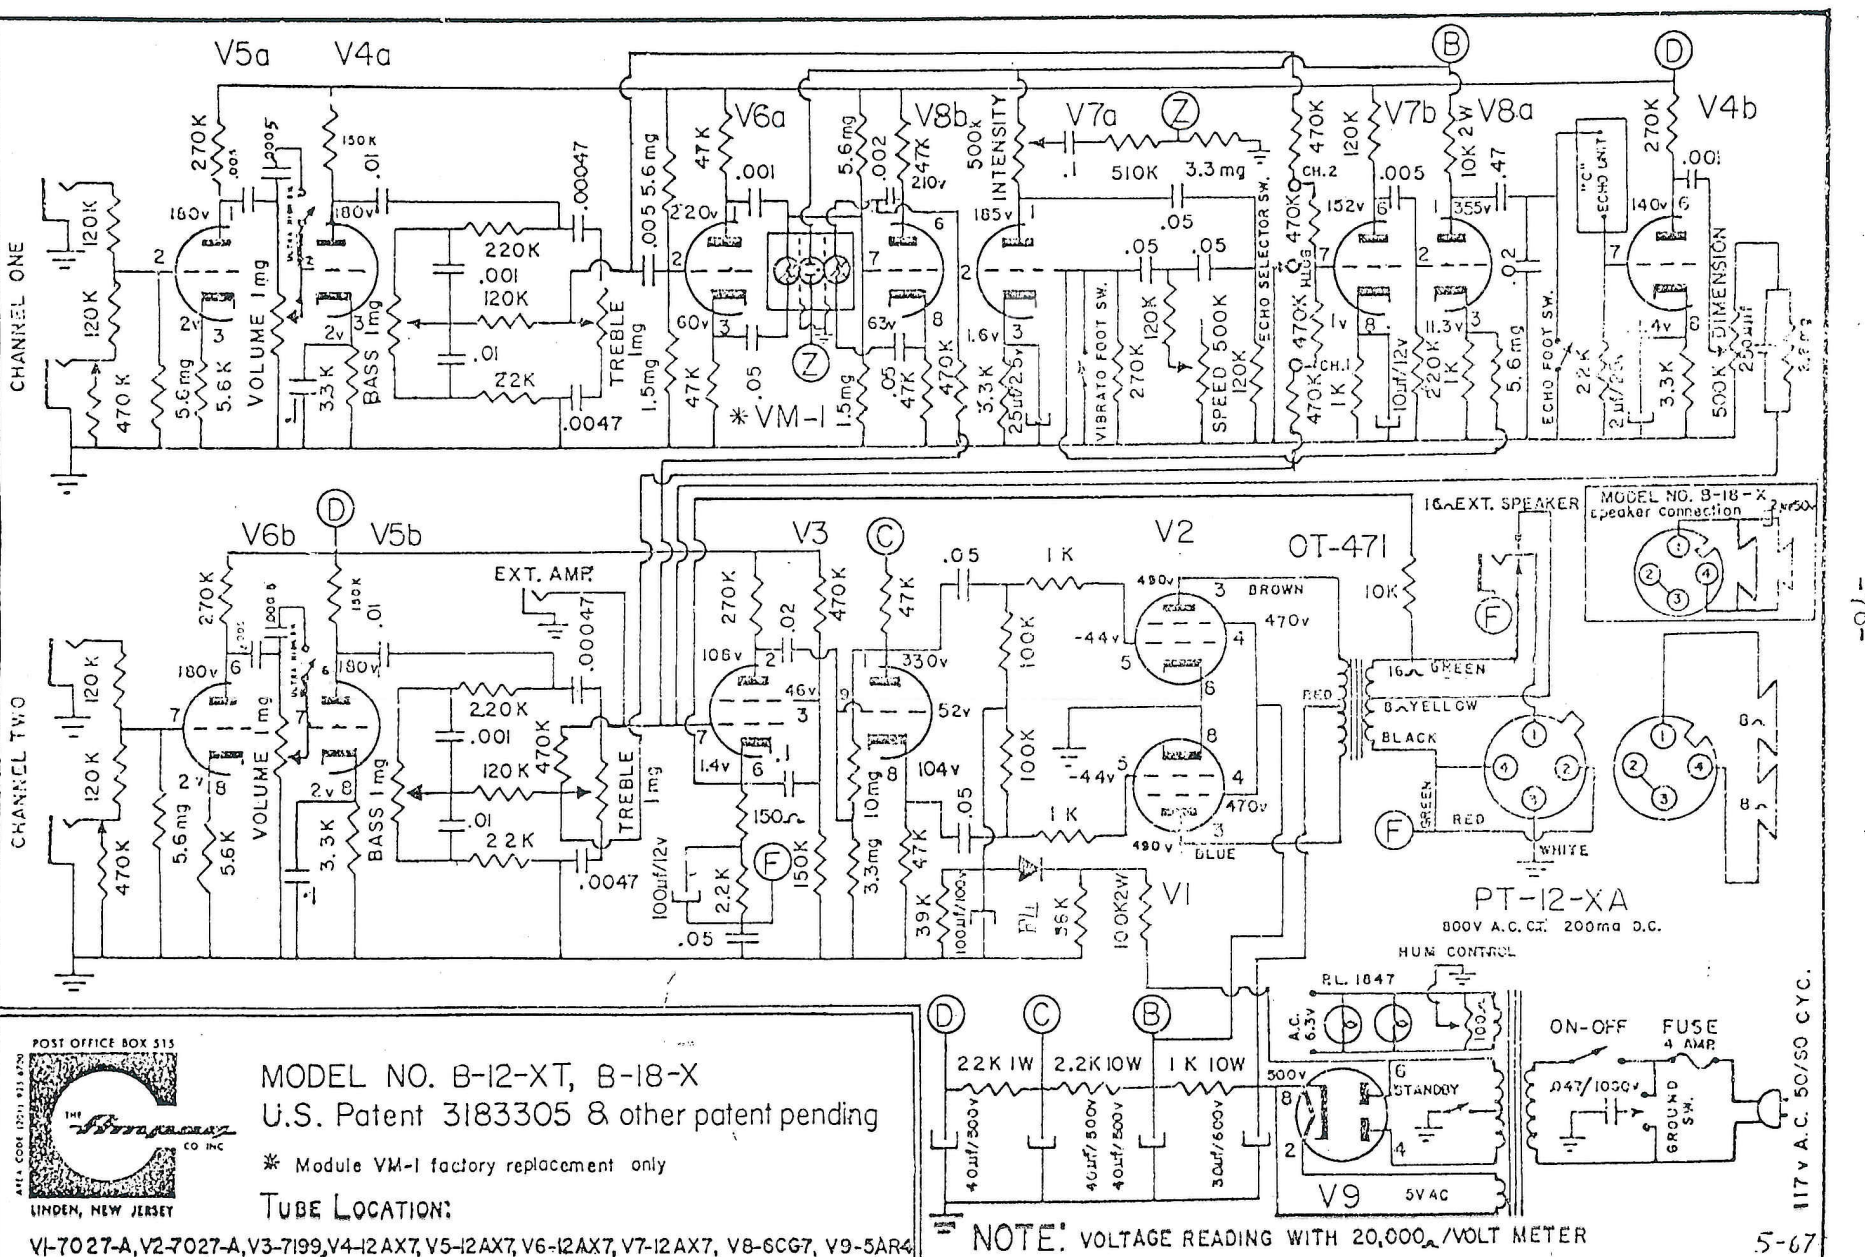

TRADE NAME	Model B-12-XT, B-18-X
MANUFACTURER	The AMPEG Co. Industrial Park, Linden, N.J.
TYPE SET	Audio amplifier /two channels/
TUBES	7027A, 7027A, 7199, 12AX7, 12AX7, 12AX7, 12AX7 6CG7, 5AR4
POWER SUPPLY	117v A.C. 50/60 cycles Rating 2 Amp. USA
POWER SUPPLY	240v A.C. 50/60 cycles Rating 1 Amp. EXPORT
POWER OUTPUT	50 Watts

5167

5167

5167

5167

(5167)

(1965)